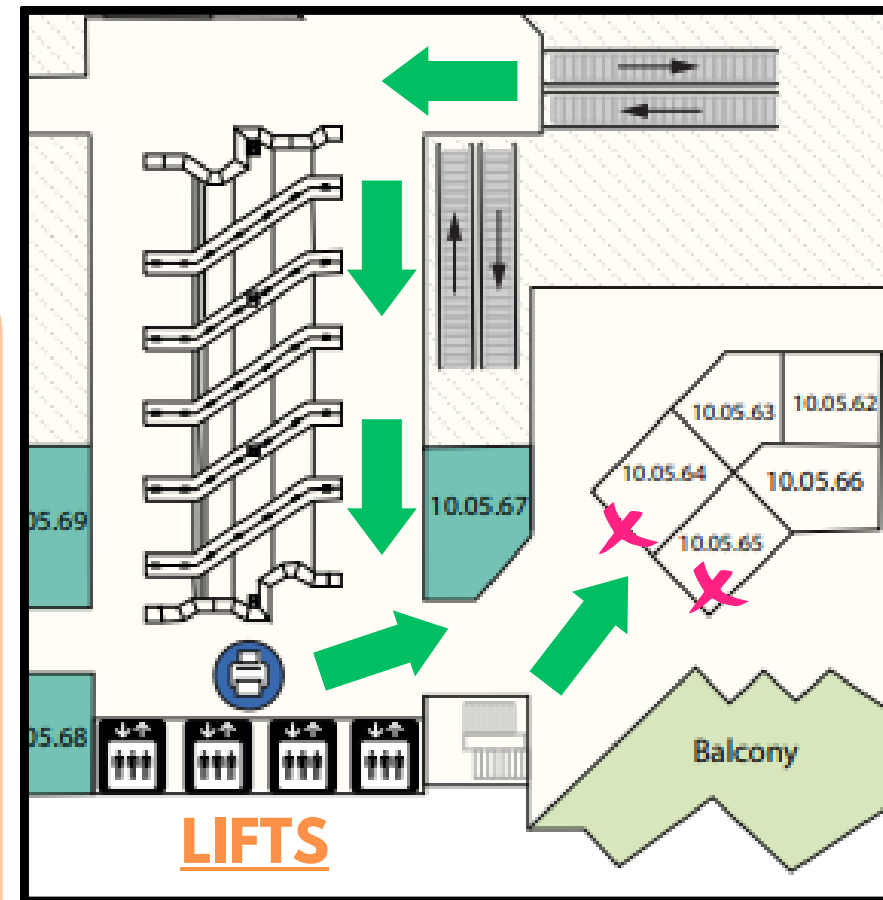

FINDING ELS ROOMS - 10.05.64 & 65

Locate Student Connect on level 4 of Building 8.

You can enter via Bowen Street (mobility access) or from Swanston Street entrance.

ESCALATOR ACCESS:

1. Travel up to level 5 using the escalator (see image 1).
2. Turn left at the top and walk towards lifts.
3. Turn left again to locate the consultation rooms (64 or 65) as shown on map.

LIFT ACCESS:

1. To access the lift, walk on the left of the escalator past the Job Shop (see image 1).
2. Turn left after the Job Shop. The lift is at the end of the walkway on your right side (see image 2).
3. Travel up to level 5 and exit lift.
4. Turn right to locate the consultation rooms (64 or 65) as shown on map.

LEVEL 5 - LIBRARY MAP

ESCALATOR

LIFTS