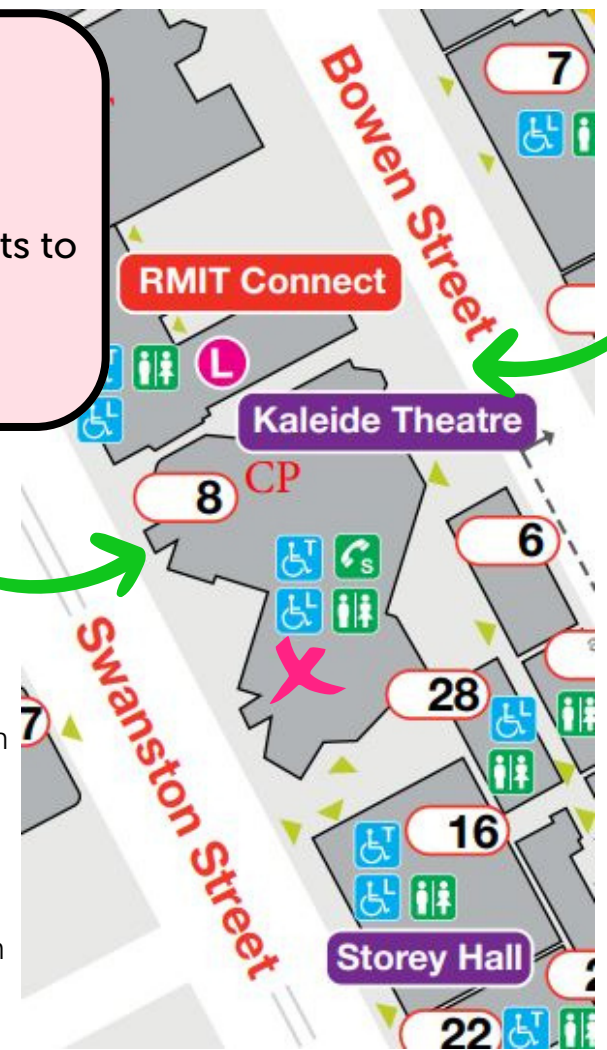

FINDING ELS ROOMS

Entry via Bowen Street:

- Enter building 8/10 past the Possum Skin Cloak statue
- Walk past RMIT Connect (on your right) and take a left
- Walk through the Calm Zone

Entry via Swanston Street:

- Enter building 8/10 via the stairs
- Take the lift to level 4. The RMIT Job Shop will be on your left.
- Turn right and walk through the Calm Zone

ELS Consult Rooms are next to the Counselling area.

- B008-04-019A (seen in image below).
- B008-04-019B (located behind and indicated by arrow in image below)