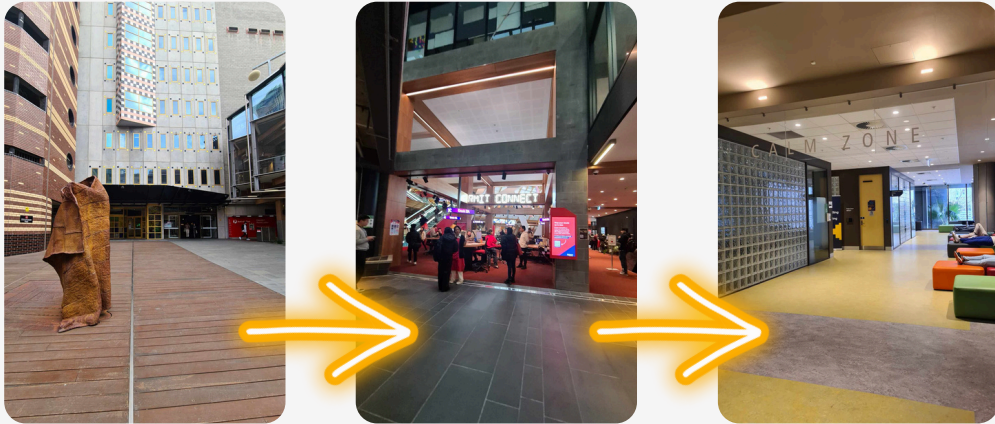

FINDING ELS ROOMS

Entry via Bowen Street:

- Enter building 8/10 past the Possum Skin Cloak statue
- Walk past RMIT Connect (on your right) and take a left
- Walk through the Calm Zone

Entry via Swanston Street:

- Enter building 8/10 via the stairs
- Take the lift to level 4. The RMIT Job Shop will be on your left.
- Turn right and walk through the Calm Zone

ELS Consult Rooms are next to the Counselling area.

- B008-04-019A (seen in image below).
- B008-04-019B (located behind and indicated by arrow in image below)