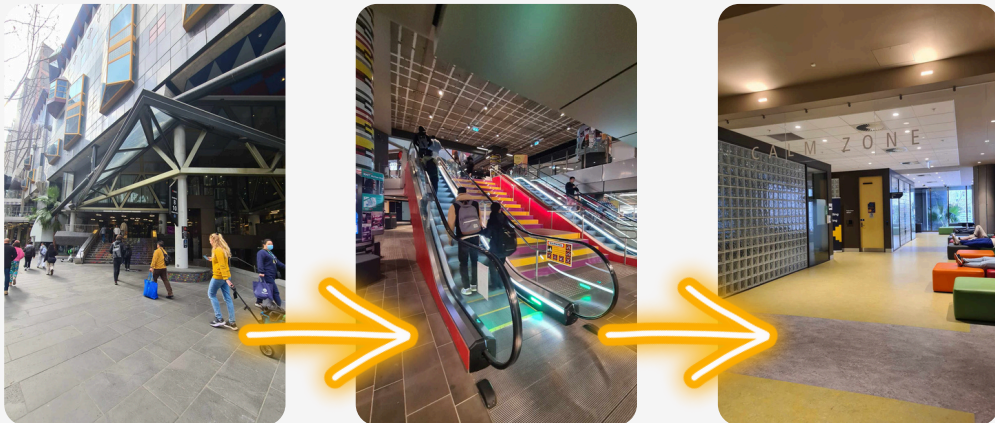

FINDING ELS ROOMS

Entry via Bowen Street:

- Enter building 8/10 past the Possum Skin Cloak statue
- Walk past RMIT Connect (on your right) and take a left
- Walk through the Calm Zone

Entry via Swanston Street:

- Enter building 8/10 via the stairs
- Take the lift to level 4. The RMIT Job Shop will be on your left.
- Turn right and walk through the Calm Zone

ELS Consult Rooms are next to the Counselling area.

- B008-04-019A (seen in image below).
- B008-04-019B (located behind and indicated by arrow in image below)