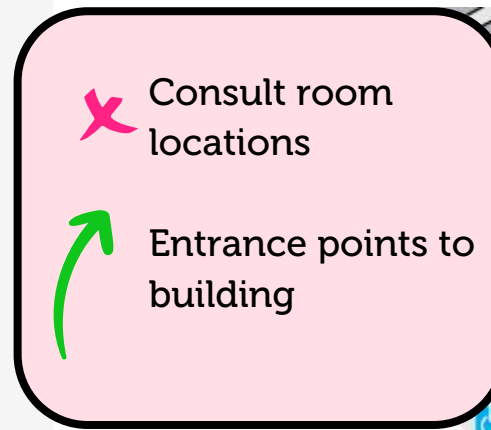

FINDING ELS ROOMS

Entry via Bowen Street:

- Enter building 8/10 past the Possum Skin Cloak statue
- Walk past RMIT Connect (on your right) and take a left
- Walk through the Calm Zone

Entry via Swanston Street:

- Enter building 8/10 via the stairs
- Take the lift to level 4. The RMIT Job Shop will be on your left.
- Turn right and walk through the Calm Zone

ELS Consult Rooms are next to the Counselling area.

- B008-04-019A (seen in image below).
- B008-04-019B (located behind and indicated by arrow in image below)