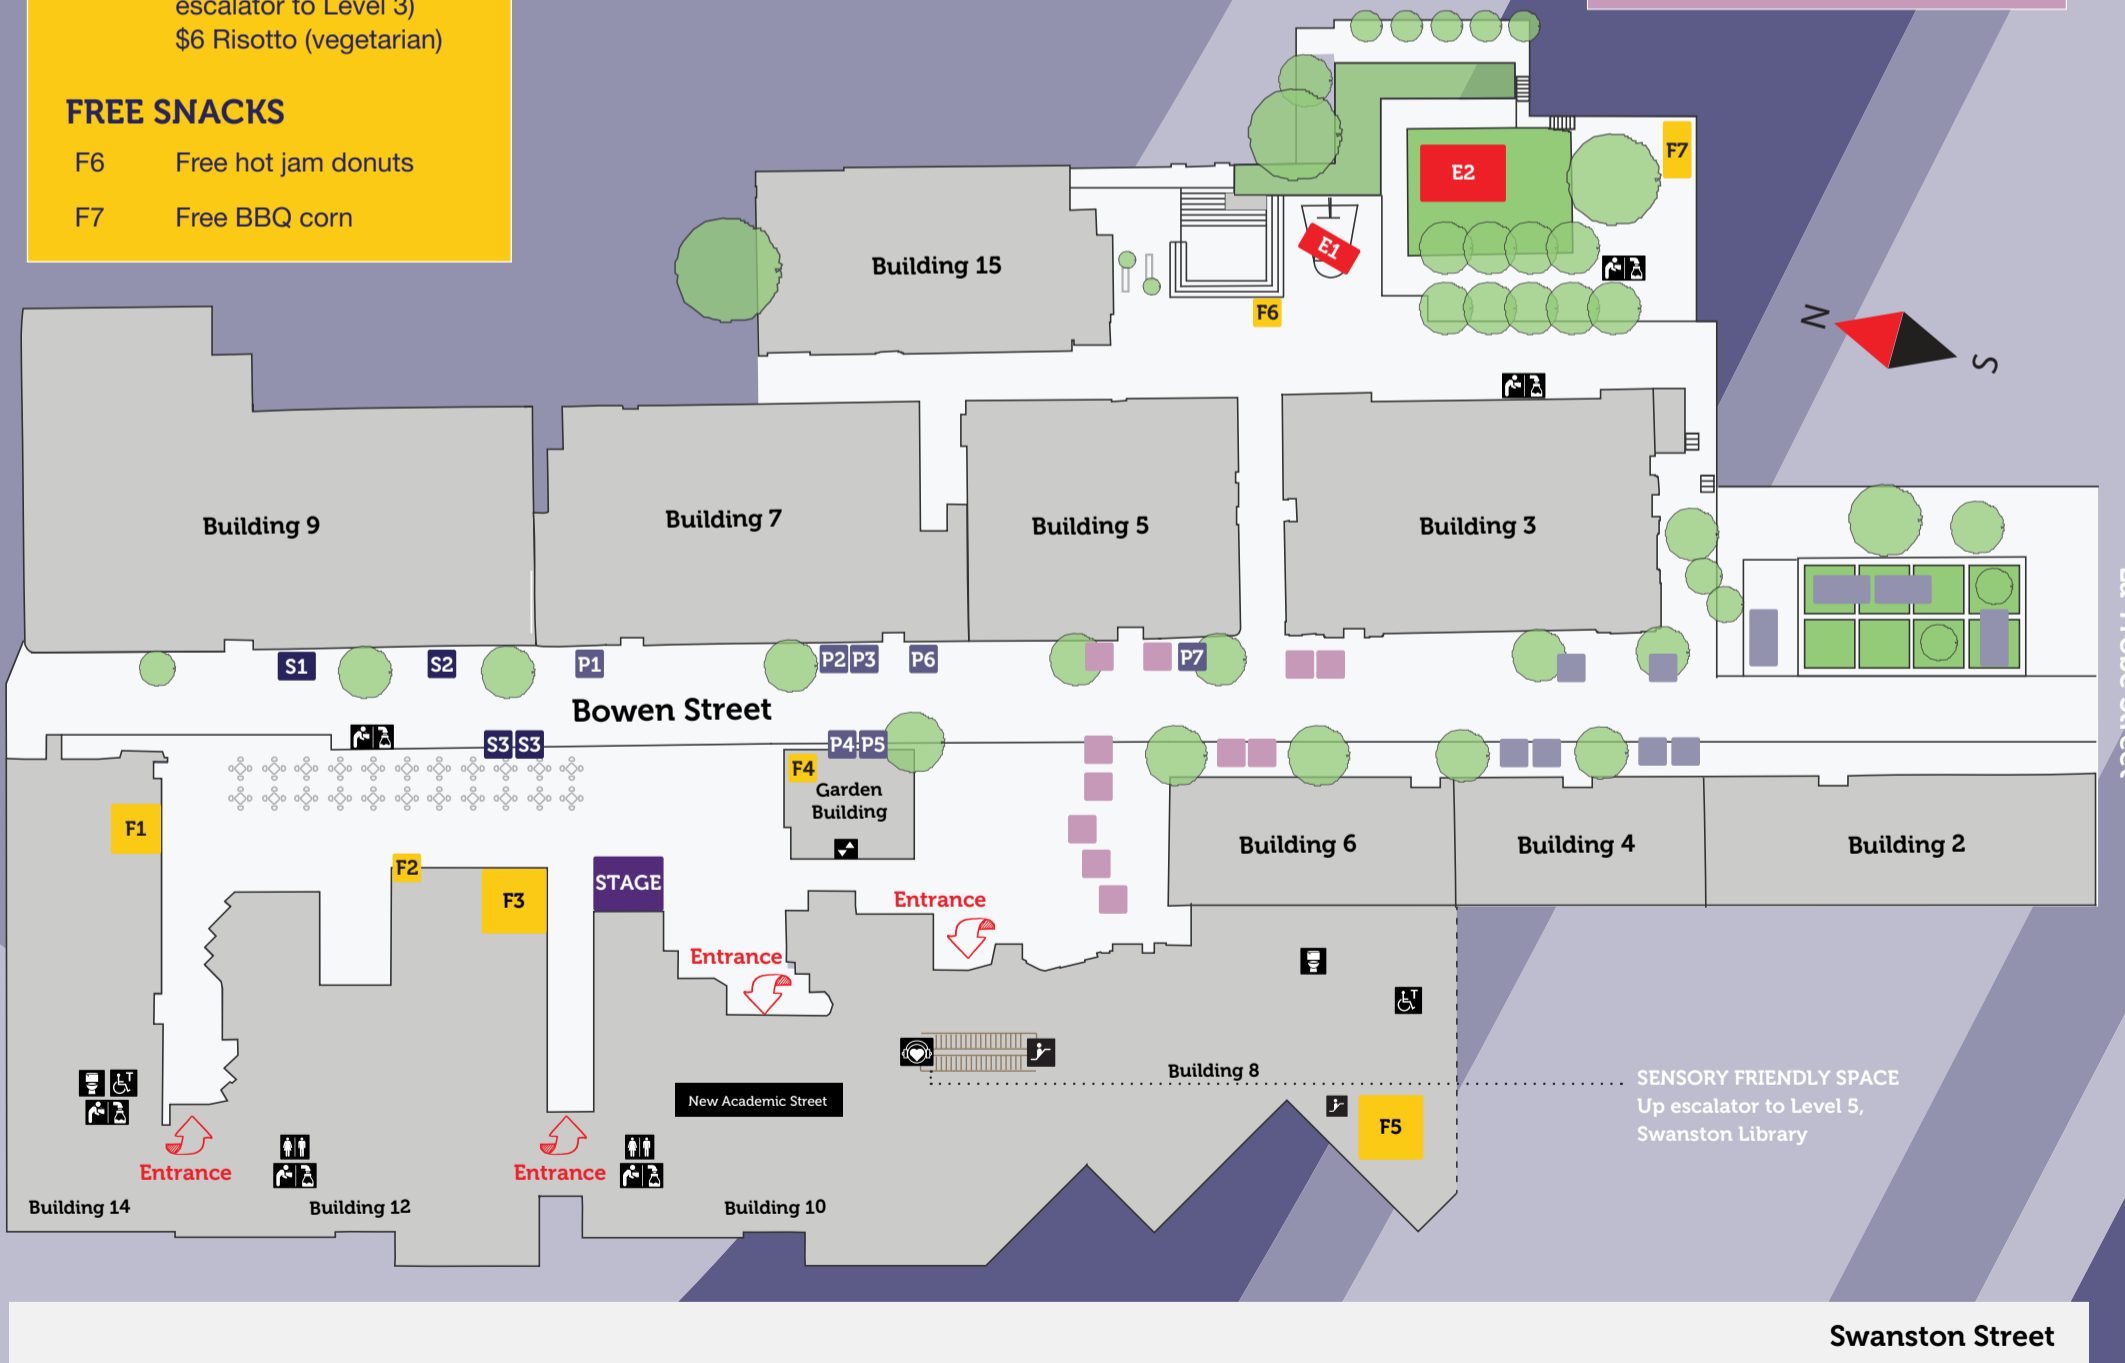

Make new friends at

Campus Fest

Wed 24 July

12 - 3PM

STUDENT FOOD DEALS

- F1 Canto
  $6 Pizza slices
- F2 Kaki Lima
  $6 Popcorn chicken
  $6 Chicken wings
  $6 Bala-Bala corn
  vegie fritter
- F3 TUCKSHOP on Bowen
  $6 Burgers (cheese,
  chicken or falafel)
- F4 STREAT
  $6 Mini toasties
- F5 RUSU Realfoods (Down
  escalator to Level 3)
  $6 Risotto (vegetarian)

FREE SNACKS

- F6 Free hot jam donuts
- F7 Free BBQ corn

STAGE

- 12PM Welcome to Country
  and Smoking Ceremony
- 12:30PM DJ x8nder / Student
  to 3PM club performances

SERVICES

- S1 Safer Community
- S2 RMIT Activator
- S3 RUSU

EVENT PARTNERS

- P1 Indomie
- P2 Optus
- P3 Fantuan
- P4 Krispy Kreme
- P5 Red Cross
- P6 NAB
- P7 Scapa

ENTERTAINMENT

- E1 RMIT Creative
- E2 Live Music

AMENITIES

- Escalator
- Toilets
- Elevator
- All Gender Toilets
- Water Station
- Accessible Toilets
- Sensory Friendly Space

SPORTS CLUBS

Clubs list on reverse side

CREATIVE CLUBS

Clubs list on reverse side

SENSORY FRIENDLY SPACE
Up escalator to Level 5,
Swanston Library

First Aid: If you or someone around you requires medical attention, RMIT Security guards are trained in First Aid and will be present at the event, or call Security on +61 3 9925 3895. In an emergency please call Emergency Services on 000.

Accessibility: Wheelchair Access | Assistance Animals Welcome | Accessible/All Gender Toilets and Calm Zone are located in Building 8, Level 4 (Bowen Street Level) | Sensory Friendly Space located in Swanston Library, Building 12, Level 5, Room 104 (enter from Building 10)

RMIT University acknowledges the people of the Woi wurrung and Boon wurrung language groups of the Eastern Kulin Nation on whose unceded lands we conduct the business of the University. RMIT University respectfully acknowledges their Ancestors and Elders, past and present. RMIT also acknowledges the Traditional Custodians and their Ancestors of the lands and waters across Australia where we conduct our business.