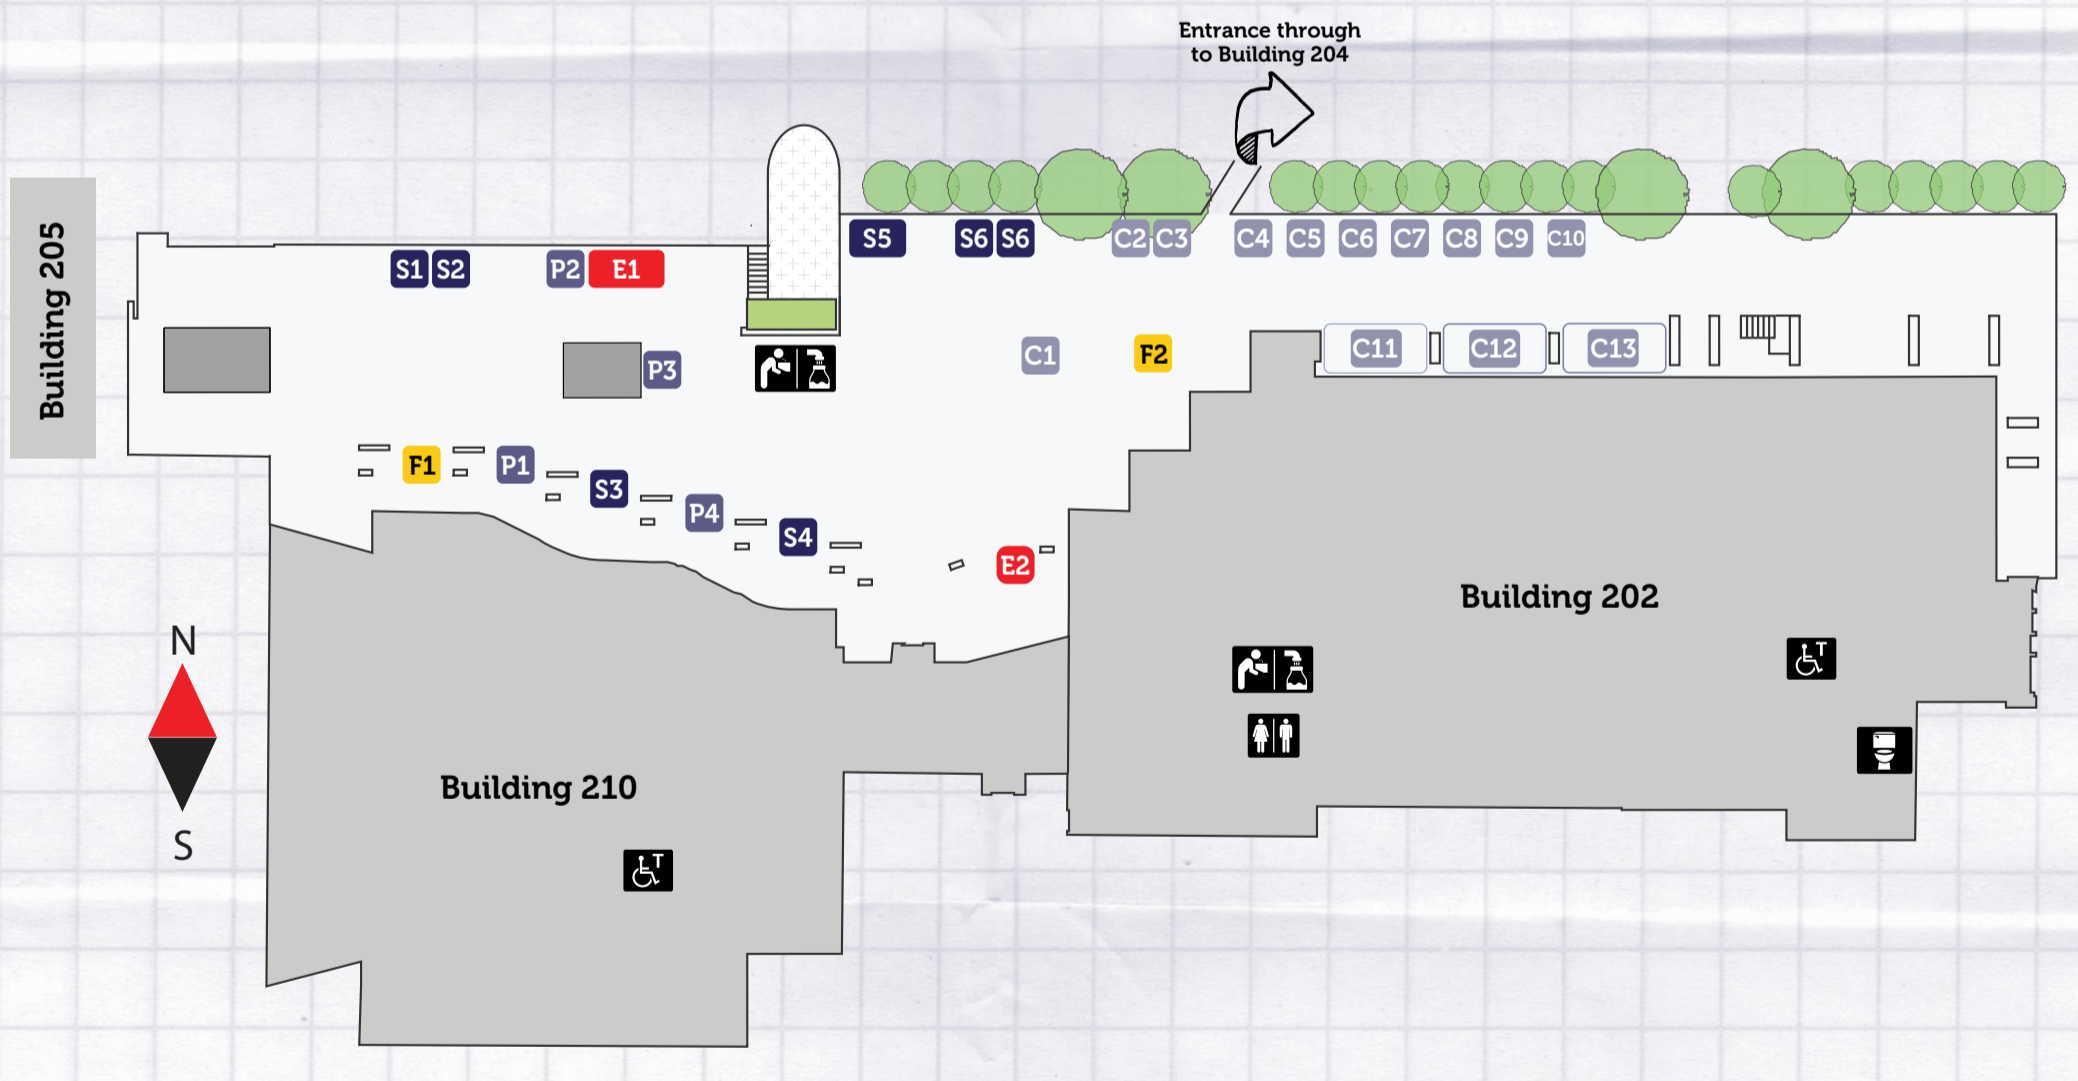

O Week Events

Bundoora Map

Monday 15 July | 12PM to 2PM

Clubs <table border="0"> <tr> <td>C1 Cheer and Dance Club</td> <td>C8 Labor Club</td> </tr> <tr> <td>Ultimate Frisbee Club</td> <td>Tamil Club</td> </tr> <tr> <td>C2 LABMED Association</td> <td>C9 Indian Club</td> </tr> <tr> <td>Chinese Medicine Association</td> <td>planetUNI RMIT</td> </tr> <tr> <td>C3 Outdoors Club</td> <td>C10 Christian Union</td> </tr> <tr> <td>C4 Engineers Without Borders</td> <td>Sri Lankan Association</td> </tr> <tr> <td>Biosciences Society</td> <td>C11 Battlebots Club</td> </tr> <tr> <td>C5 Aerospace Engineering Association</td> <td>C12 Lacrosse Club</td> </tr> <tr> <td>C6 Space Club</td> <td>C13 Futsal Club</td> </tr> <tr> <td>C7 Astronomy Society</td> <td></td> </tr> <tr> <td>Information Security Collective</td> <td></td> </tr> </table>	Student Services S1 RMIT Active S2 Campus Tours S3 Industry and Global Experiences S4 Library S5 Safer Community S6 RUSU (RMIT University Student Union)	Event Partners P1 Red Cross P2 Medibank P3 Study Melbourne P4 Hungry Panda	Amenities - Toilets - All Gender Toilets - Accessible Toilets - Water Station - Escalator - Elevator
	O Week Activities E1 Flower Crown Workshop E2 DJ x8nder	Food Options F1 Vegilicious Okomiyaki + salad (vegan) F2 Niibble Soup (vegan) + bread roll	

Clements Drive

First Aid: If you or someone around you requires medical attention, RMIT Security guards are trained in First Aid and will be present at the event, or call Security on +61 3 9925 3895. In an emergency please call Emergency Services on 000.

Accessibility: Wheelchair Access | Assistance Animals Welcome | Accessible/All Gender Toilets and Calm Zone are located in Building 8, Level 4 (Bowen Street Level) | Sensory Friendly Space located in Swanston Library, Building 12, Level 5, Room 104 (enter from Building 10)

RMIT University acknowledges the people of the Woi wurrung and Boon wurrung language groups of the Eastern Kulin Nation on whose unceded lands we conduct the business of the University. RMIT University respectfully acknowledges their Ancestors and Elders, past and present. RMIT also acknowledges the Traditional Custodians and their Ancestors of the lands and waters across Australia where we conduct our business.